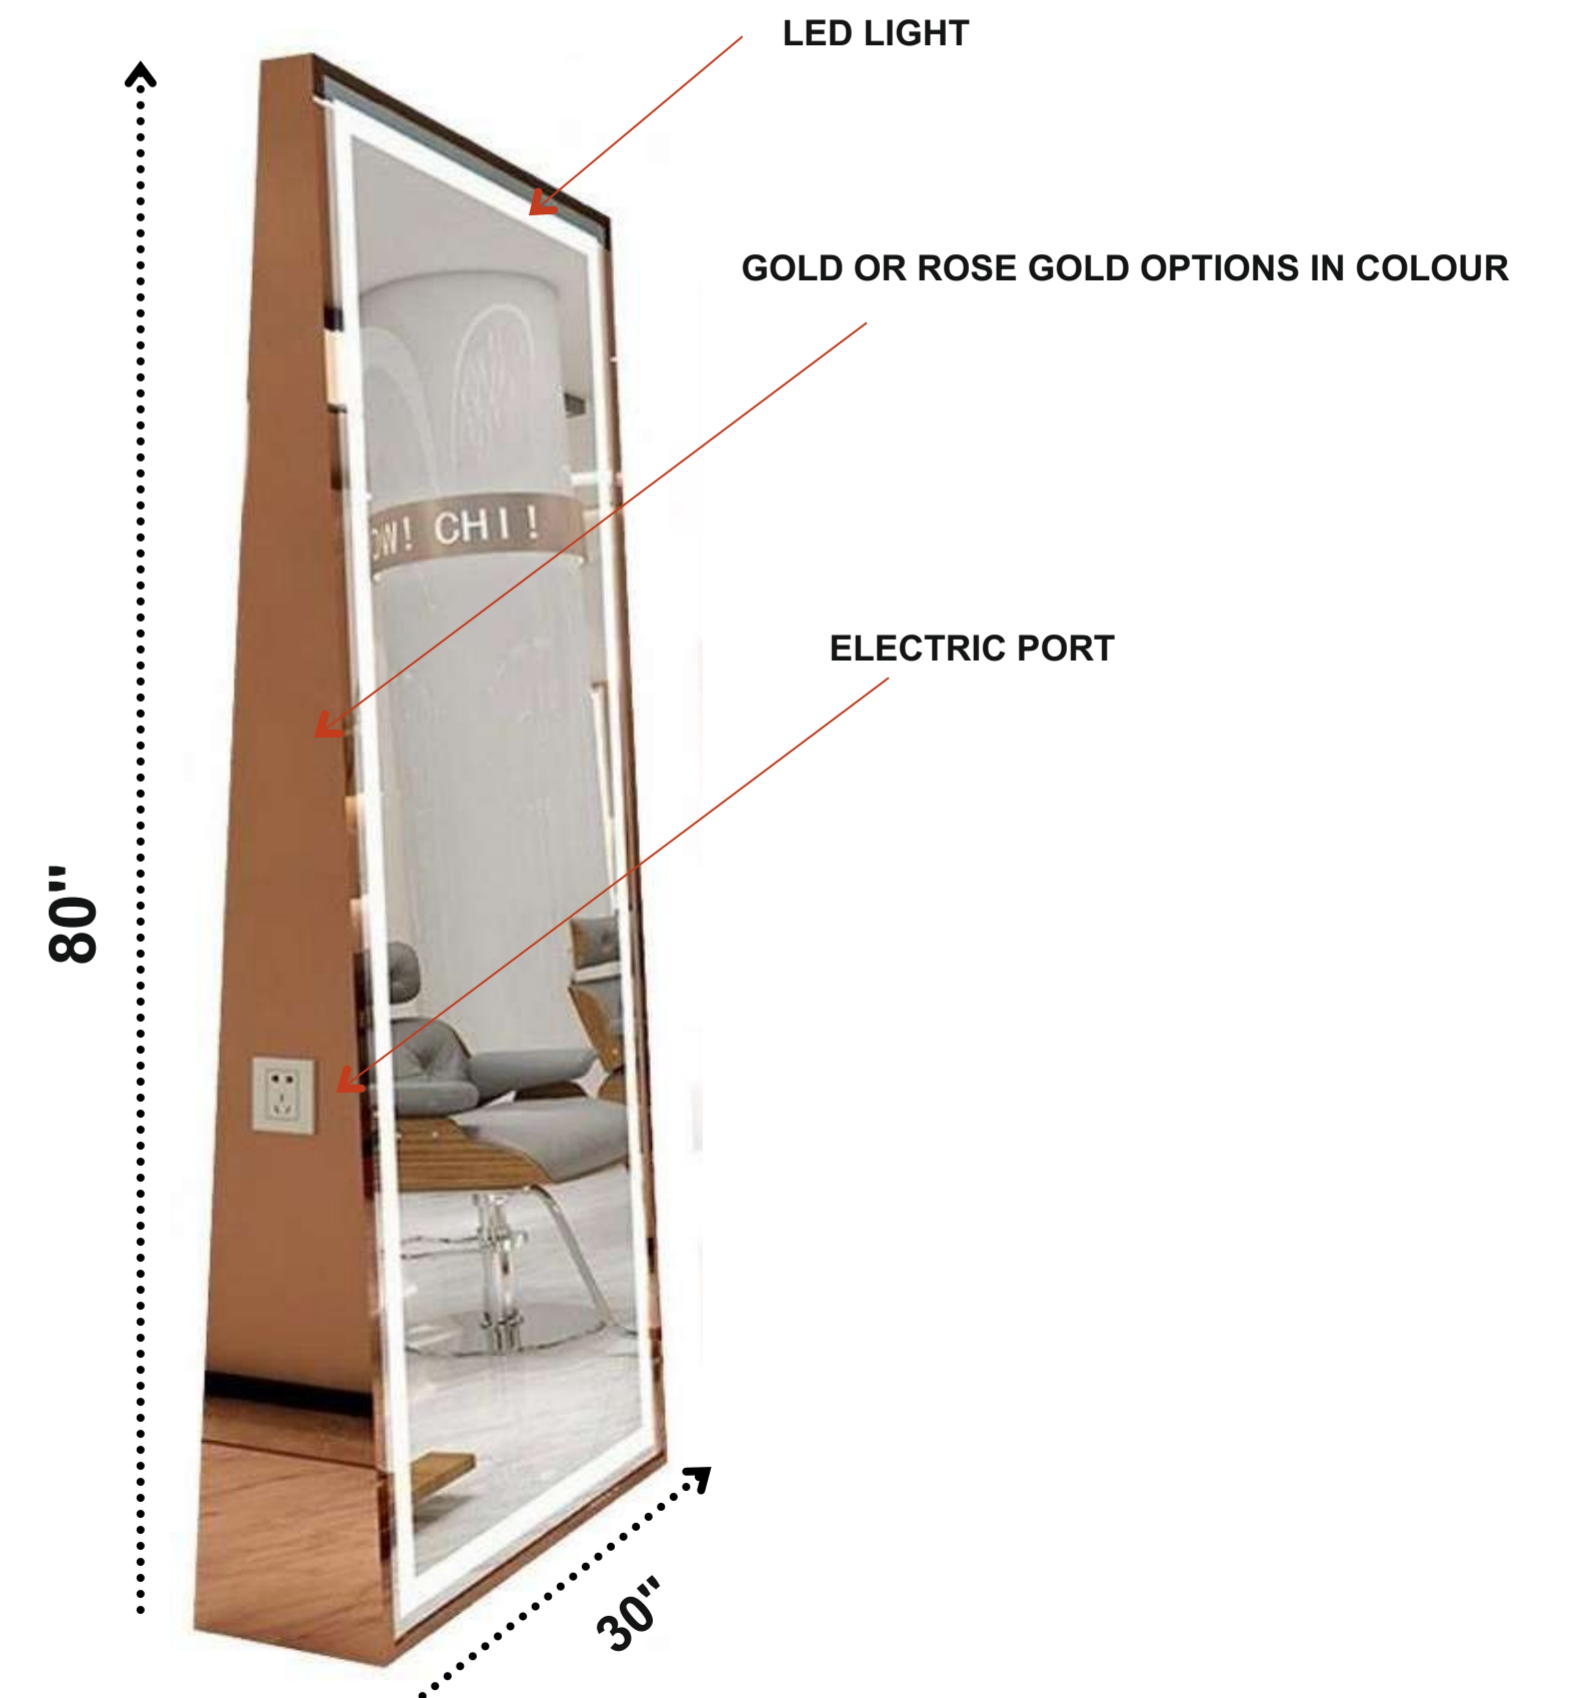

BACK TO BACK MIRROR - CRYSTAL

L 79" x H 79"

LED MIRROR WITH ONE TOUCH ON & OFF AND LONG
PRESS FOR DIMMER

BACK TO BACK MIRROR -
DIXON

LED MIRROR WITH ONE TOUCH ON & OFF AND LONG PRESS FOR DIMMER

SALON MIRRORS

BACK TO BACK
MIRROR - OVAL

LED MIRROR WITH ONE TOUCH ON / OFF AND LONG
PRESS FOR DIMMER

SALON MIRRORS

BACK TO BACK
MIRROR TABLE- HMT
WITH KOREAN TOP AND GOLD FINISHED FRAME
L 84" x W 22" x H 30"

BACK TO BACK MIRROR TABLE-
HMT BLACK WITH ROUND MIRROR
L 84" x W 22" x H 30"
CHAIRS NOT INCLUDED