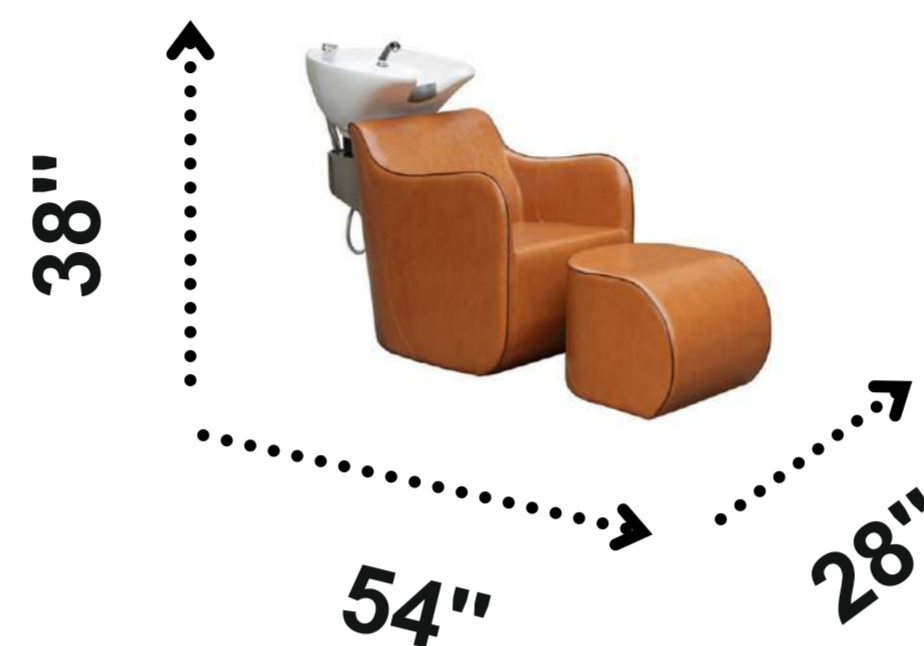

ELECTRIC SHAMPOO CHAIR ROYAL GOLD

WITH ROLLER BACK MASSAGE

WITH ROLLER MASSAGE ON BACK

ADJUSTABLE CERAMIC BASIN

stainless steel handles

ELECTRIC SWITCH FOR with MOBILE
USB PORT

SHAMPOO CHAIRS

Royal Gold is our most comfortable design comes with porcelain basin with Euro mixture-shower. Basin has a tilting mechanism for easy height adjustments and paired with a gel neck rest. These features prevent from access water splashing on client and operator. Strong metal base of the unit with easy-access to back side plumbing. Chair is upholstered by a durable PVC vinyl with double stitching. Synchronized back movement with footrest with push button electric switch found on the right side. Available Colour Brown or Black. Dimensions : L

54" x W 28" x H 38"

ELECTRIC SHAMPOO CHAIR ALBERT

SHAMPOO CHAIRS

Most comfortable design comes with porcelain basin with Euro mixture-shower. Basin has a tilting mechanism for easy height adjustments and paired with a gel neck rest. These features prevent from access water splashing on client and operator. Strong metal base of the unit with easy-access to back side plumbing. Chair is upholstered by a durable PVC vinyl with double stitching. Synchronized back movement with footrest with push button electric switch found on the right side. Available Colour Brown or Black. Dimensions : L 54" x W 28" x H 38"

IDUS

 **TESCA**TM
www.tescaglobal.com

SHAMPOO CHAIRS

Multipurpose unisex Chair IDUS with Adjustable CERAMIC BASIN, Hot n Cold mixtue with hand held shower, Soft seat with comfortable back,

Preorder for any desired colour

Dimensions: L 44" x W28" x H 33" (Height Floor to Basin)

CLASSIC WASH

SHAMPOO CHAIR CLASSIC WASH

SHAMPOO CHAIRS

Very Comfortable laid back design,
excellent shoulder back support, very soft seat with excellent support on back,
Comes with a fixed deep ceramic basin, Euro standards
hot n cold Mixture shower and drain is fitted, Customized colour on preorder
Dimensions : L 54" x W 26" x H39"