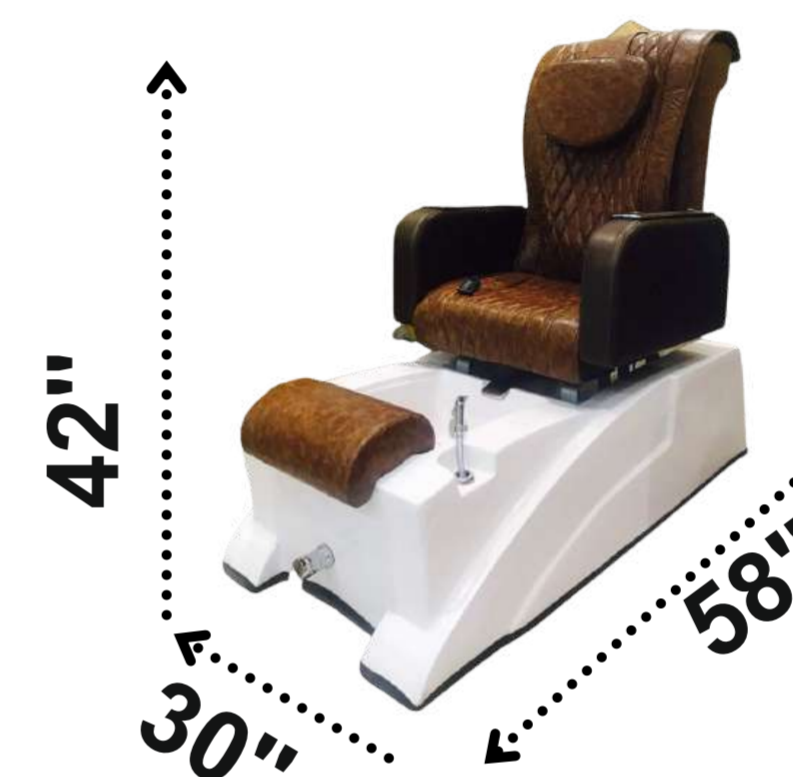

Dimensions: L 44" x W28" x H 33" (Height Floor to Basin)

PEDICURE STATION - VENICE

PEDICURE STATIONS

PEDICURE STATION ADVANE MODEL - VENICE

Automatic massage chair with Fully Remote controlled Shiatsu Kneeding massage

Comfortable Reclining seat up to 160 degree with remote,

Seat can slide forward and backwards,

Wooden handles swings back for easy access to seat,

Infra red and multy-cromo lights under water,

powerful Excellent Jacuzzi motor,

High density crystal shine fiber glass base available in white color,

Measurements- 58" x 30 "

PEDICURE STATION 1070

Economical and affordable

PEDICURE STATION - 1070

PEDICURE STATIONS

Pedicure Station- 1050 Basic, with Adjustable forward backward manually, back reclining, back massage basic function Hot n Cold mixtue diverter with hand held shower, Soft seat with comfortable back,
Preorder for any desired colour
Dimensions: L 44" x W28" x H 33" (Height Floor to Basin)

PEDICURE STATION - VICTORIA

THICK AND SOFT AND COMFORTABLE SEAT FOR LONG HOURS SITTING

PULLOUT HEADREST MEARGED WITH BACK EASY FOR LONG HAR CUTS AND ALL CHEMICAL WORKS

MOST HIGH TECK TECNOLOGY, SHIATSU, KNEEDING AND ACCUPRESSURE MASSAGE FROM NECK TO LOWER BACK