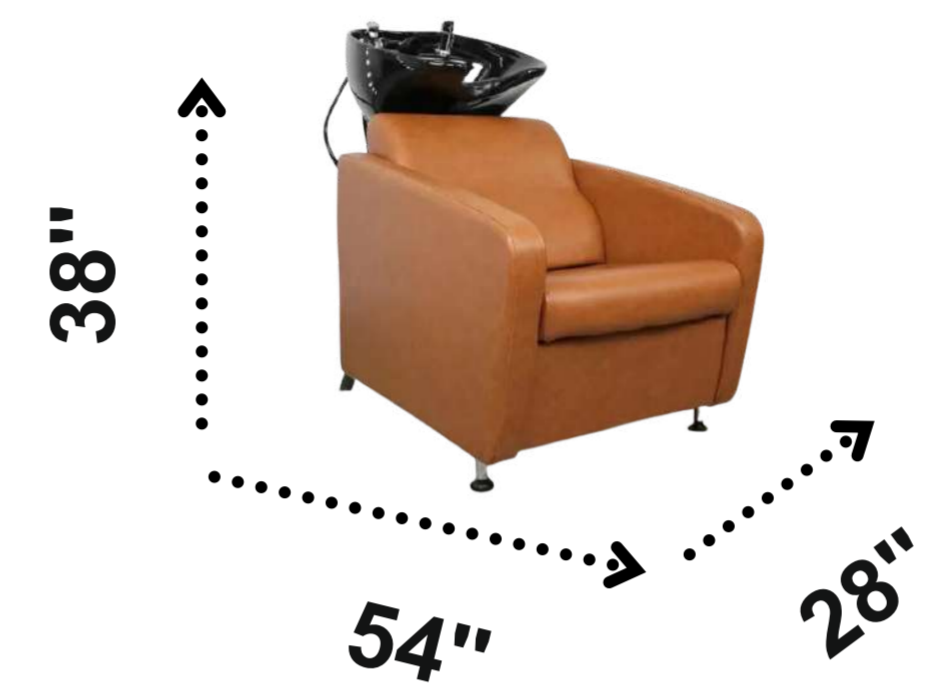

TRENDY

SHAMPOO CHAIRS

Multipurpose unisex Chair IDUS with Adjustable CERAMIC BASIN, Hot n Cold mixtue with hand held shower, Soft seat with comfortable back,

Preorder for any desired colour

Dimensions: L 44" x W28" x H 33" (Height Floor to Basin)

SHAMPOO CHAIR SPARK

SHAMPOO CHAIRS

Multipurpose unisex Chair VISTA with chrome footrest, Detachable pull out head rest, Swivel Hydraulic pump with lock, Soft seat with back Reclining function, Hydraulic round or square base with height adjustment.

Preorder for any desired colour

Dimensions: L 26" x W26" x H 22/27' (Height Floor to seat)

SHAMPOO CHAIR SPARK

SHAMPOO CHAIRS

Multipurpose unisex Chair VISTA with chrome footrest, Detachable pull out head rest, Swivel Hydraulic pump with lock, Soft seat with back Reclining function, Hydraulic round or square base with height adjustment.