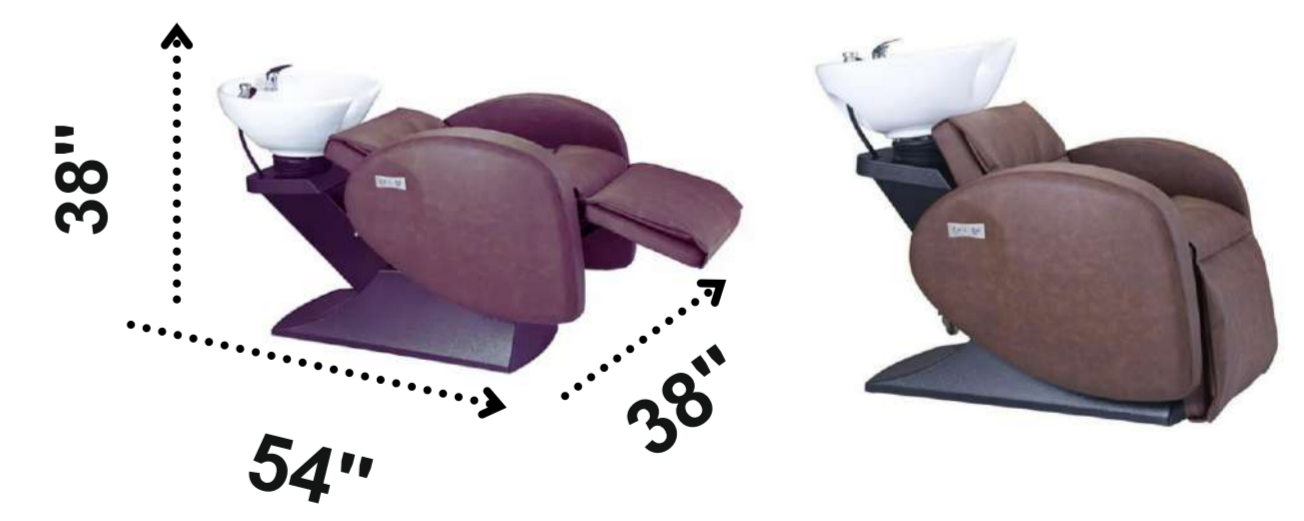

OPAL

BRIO

AVAILABLE IN ELECTRIC AND NON ELECTRIC OPTIONS

SHAMPOO CHAIRS

Most comfortable design comes with porcelain basin with Euro mixture-shower. Basin has a tilting mechanism for easy height adjustments and paired with a gel neck rest. These features prevent from access water splashing on client and operator. Strong metal base of the unit with easy-access to back side plumbing. Chair is upholstered by a durable PVC vinyl with double stitching. Synchronized back movement with footrest with push button electric switch found on the right side. Available Colour Brown or Black. Dimensions : L 52" x W 28" x H 38"

ELECTRIC SHAMPOO CHAIR ROYAL GOLD

WITH ROLLER BACK MASSAGE

WITH ROLLER MASSAGE ON BACK

ADJUSTABLE CERAMIC BASIN

stainless steel handles

ELECTRIC SWITCH FOR with MOBILE
USB PORT

SHAMPOO CHAIRS

Royal Gold is our most comfortable design comes with porcelain basin with Euro mixture-shower. Basin has a tilting mechanism for easy height adjustments and paired with a gel neck rest. These features prevent from access water splashing on client and operator. Strong metal base of the unit with easy-access to back side plumbing. Chair is upholstered by a durable PVC vinyl with double stitching. Synchronized back movement with footrest with push button electric switch found on the right side. Available Colour Brown or Black. Dimensions : L

54" x W 28" x H 38"

ELECTRIC SHAMPOO CHAIR ALBERT

SHAMPOO CHAIRS

Most comfortable design comes with porcelain basin with Euro mixture-shower. Basin has a tilting mechanism for easy height adjustments and paired with a gel neck rest. These features prevent from access water splashing on client and operator. Strong metal base of the unit with easy-access to back side plumbing. Chair is upholstered by a durable PVC vinyl with double stitching. Synchronized back movement with footrest with push button electric switch found on the right side. Available Colour Brown or Black. Dimensions : L 54" x W 28" x H 38"