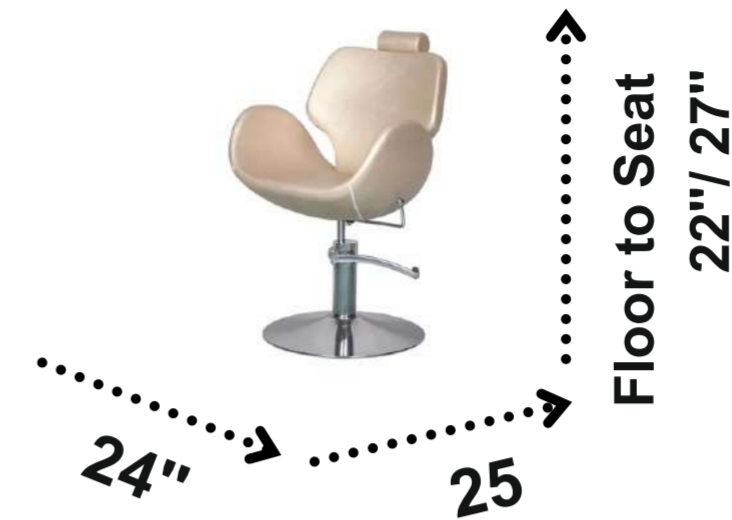

Preorder for any desired colour

Dimensions: L 26" x W26" x H 22/27' (Height Floor to seat)

UNISEX CHAIRS

PRETTY

PRETTY BASIC

PRETTY

UNISEX CHAIRS

Contemporary design PRETTY with soft padding on seat a,back and hand rests. Back reclining function with detachable pull out head rest, 36 degree Swivel Hydraulic pump with lock, stainless steel square base with hudraulic pump for height adjustment.

Preorder for any desired colour

Dimensions: L 28" x W28" x H 22/27' (Height Floor to seat)

FLORENCE

UNISEX CHAIRS

Multipurpose unisex Chair FLORENCE with chrome footrest, Detachable pull out head rest, Swivel Hydraulic pump with lock, Soft seat with back Reclining function, Hydraulic round or square base with height adjustment.

Preorder for any desired colour

Dimensions: L 26" x W26" x H 22/27' (Height Floor to seat)

Mob. - +91-9829132777

Email- info@tesca.in , web- www.tescaglobal.com

DIVA

UNISEX CHAIRS

Phone- +91-9829132777

Email- info@tesca.in , web- www.tescaglobal.com