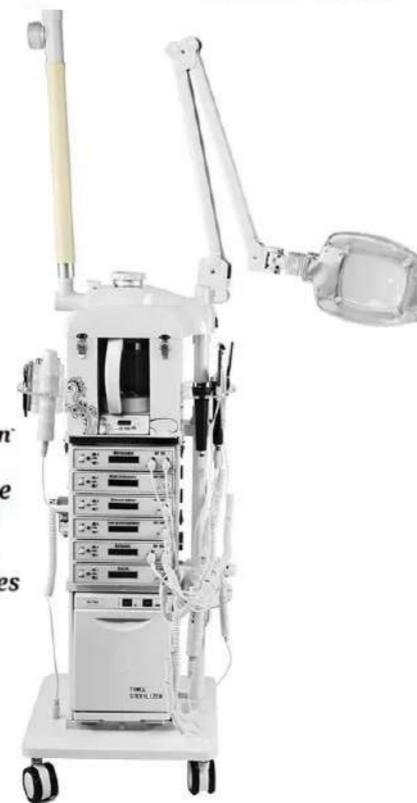

DERMA EXPERTS EURO
BEAUTY STUDIO CROMAX