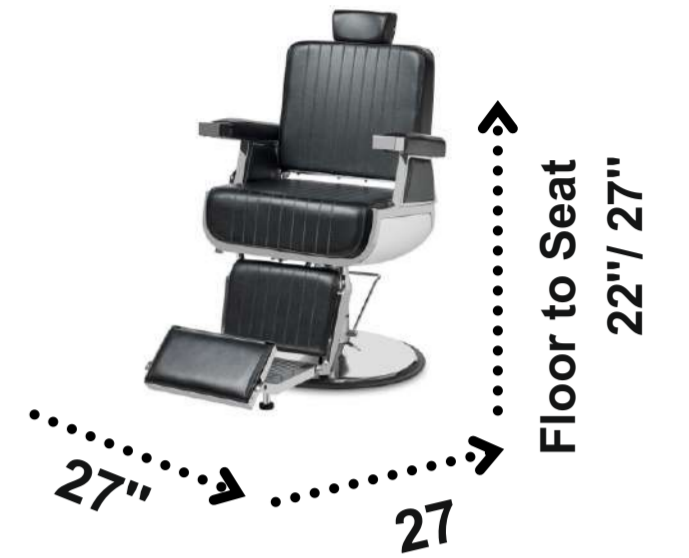

Preorder for any desired colour

Dimensions: L 26" x W26" x H 22/27' (Height Floor to seat)

EMPEROR

Multipurpose strong Barber Chair EMPEROR with chrome finish aluminium metal frame, Detachable pull out head rest, Swivel Hydraulic pump with lock, Synchronized seat with back and footrest lift, Hydraulic round base with height adjustment.

Preorder for any desired colour
Dimensions: L 28" x W28" x H 20/36'

MENS GROOMING CHAIRS

Mob. - +91-9829132777

Email- info@tesca.in , web- www.tescaglobal.com

HARISON

CROCO

Croco and Harison are a Multipurpose Barber Chair with chrome finish metal frame, Detachable pull out head rest, Swivel Hydraulic pump with lock, Synchronized seat with back and footrest lift, Hydraulic round base with height adjustment.

- Reclining Barber Chair with strong metal frame
- Adjustable pull our headrest
- soft padding on seat and back
- Chrome finish round base
- Reclining seat with synchronized leg rest function
- preorder for any colour preference