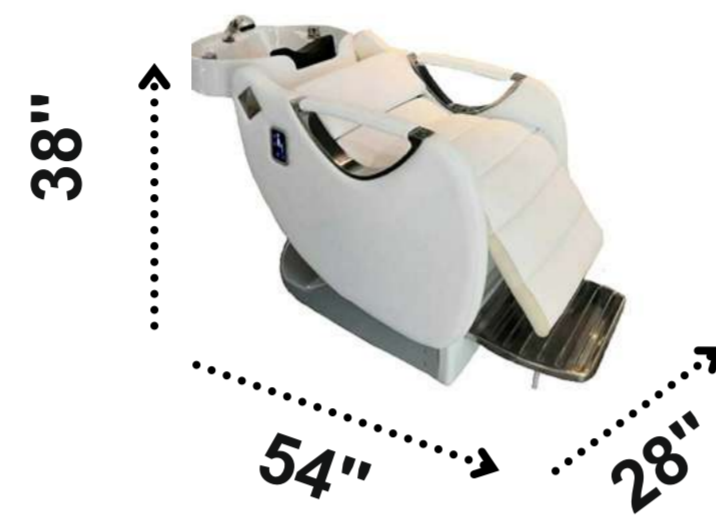

JENNY

CLARK

LUXURY ELECTRIC SHAMPOO CHAIR TECNO

TECKNO

ELECTRIC SWITCH TO OPERATE FOOTREST

HEAVY METAL BASE INSIDE

CERAMIC BASIN FITTED WITH EURO STANDRAD MIXTURE N SHOWER

STEEL HANDLES WITH HARD CHROME POLISH WITH LEATHER GRIP ON TOP

SYNCHRONIZED MOVEMENT OF FOOTREST LIFT WITH SEAT AND BACK

Dimensions : L 56"+18" x W 26" x H33"

SHAMPOO CHAIRS

Super Luxury Electronic laid back design,

Lower back support, Excellent soft and padded seat and back, Legrest controlled with soft touch blue light button user can adjust backrest and legrest electrically according to their own comfort, Comes with round ceramic basin fitted with Euro Standard hot n cold Mixture shower and drain, Basin is paired with a gel neck rest for neck comfor. These features prevent from access water splashing on client and operator. Strong metal base of the unit with easy-access to back side plumbing. Chair is upholstered by a durable PVC vinyl with double stitching. Synchronized back movement with footrest with push button electric switch fitted on the right side. Available in black brown and white colour .