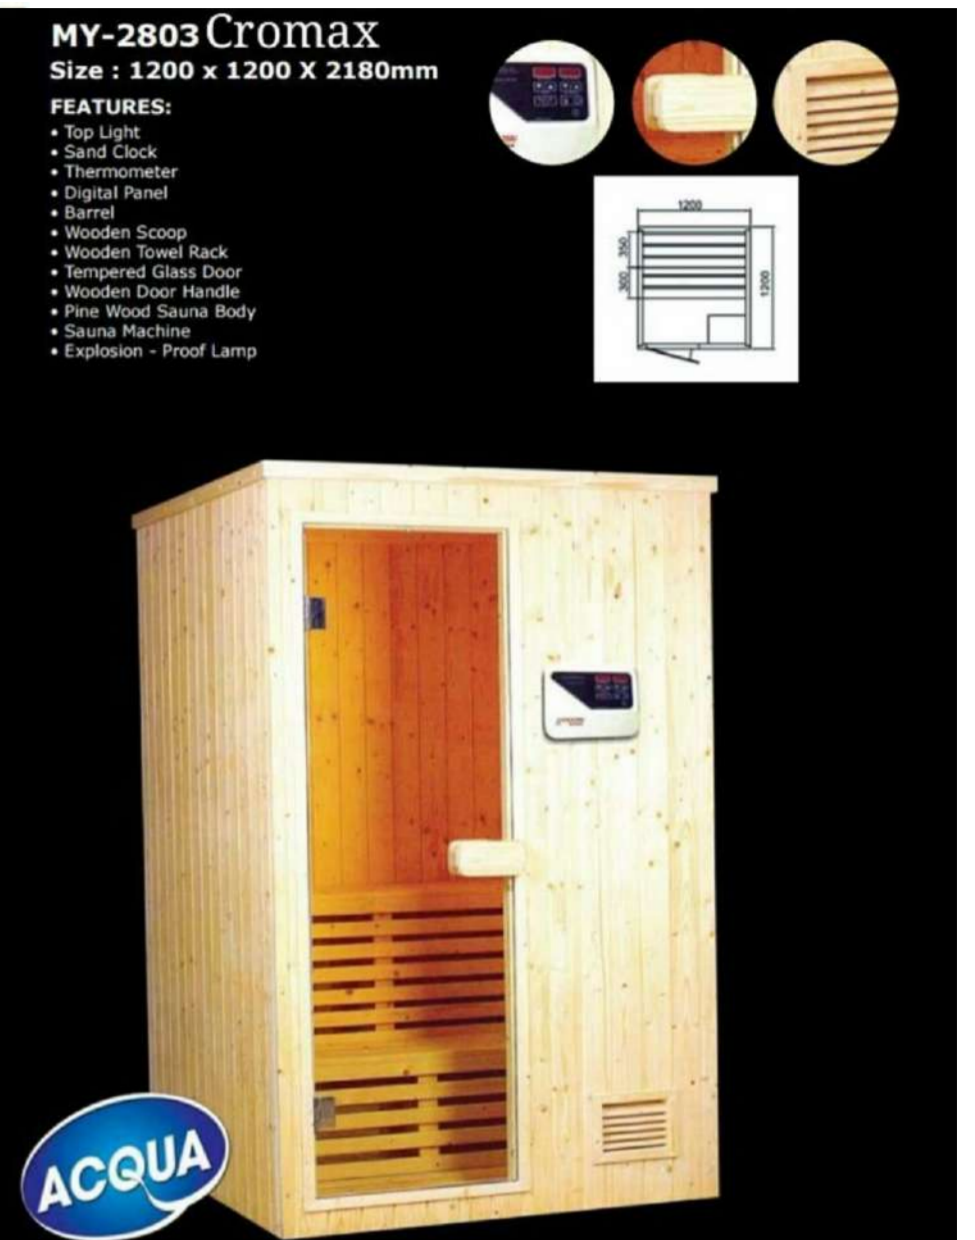

Sakhibeautyconcepts.com

MY-2803 Cromax
Size : 1200 x 1200 X 2180mm

FEATURES:

- Top Light
- Sand Clock
- Thermometer
- Digital Panel
- Barrel
- Wooden Scoop
- Wooden Towel Rack
- Tempered Glass Door
- Wooden Door Handle
- Pine Wood Sauna Body
- Sauna Machine
- Explosion - Proof Lamp