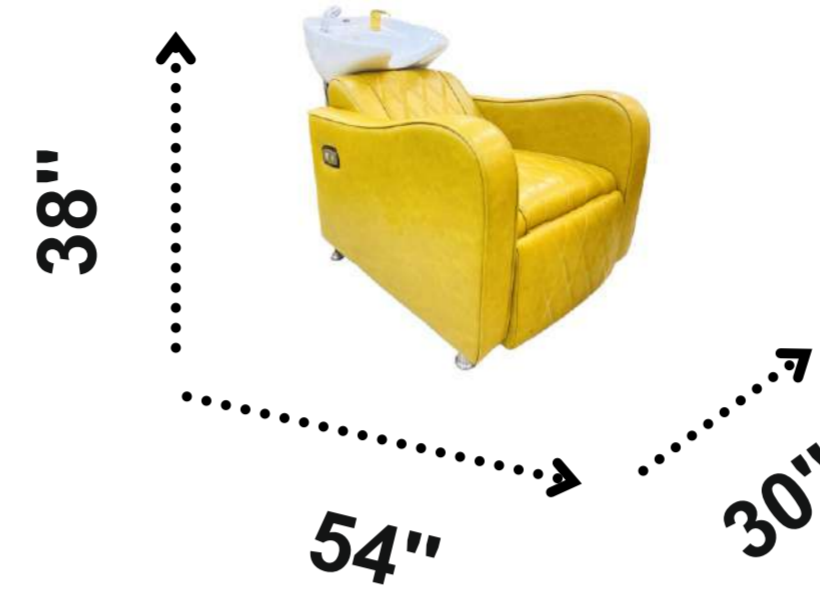

Preorder for any desired colour

Dimensions: L 29" x W29" x H 20/33'

ELITE

MENS GROOMING CHAIRS

Mob. - +91-9829132777

Email- info@tesca.in , web- www.tescaglobal.com

ELITE is our most premium chair in Barber Chair segment. Elite with chrome finish metal frame, Detachable pull out head rest, Swivel Hydraulic pump with lock, Synchronized seat with back and footrest lift, Hydraulic round base with height adjustment.

Preorder for any desired colour
Dimensions: L 29' x W29" x H 20"/36"

ELECTRIC SHAMPOO CHAIR MARGRETT

SHAMPOO CHAIRS

Most comfortable design comes with porcelain basin with Euro mixture-shower. Basin has a tilting mechanism for easy height adjustments and paired with a gel neck rest. These features prevent from access water splashing on client and operator. Strong metal base of the unit with easy-access to back side plumbing. Chair is upholstered by a durable PVC vinyl with double stitching. Synchronized back movement with footrest with push button electric switch found on the right side.

Available Colour Brown or Black. Dimensions : L54" x W 28" x H 368'

ELECTRIC SHAMPOO CHAIR ALEXA

SHAMPOO CHAIRS

Most comfortable design comes with porcelain basin with Euro mixture-shower. Basin has a tilting mechanism for easy height adjustments and paired with a gel neck rest. These features prevent from access water splashing on client and operator. Strong metal base of the unit with easy-access to back side plumbing. Chair is upholstered by a durable PVC vinyl with double stitching. Synchronized back movement with footrest with push button electric switch found on the right side. Available Colour Brown or Black