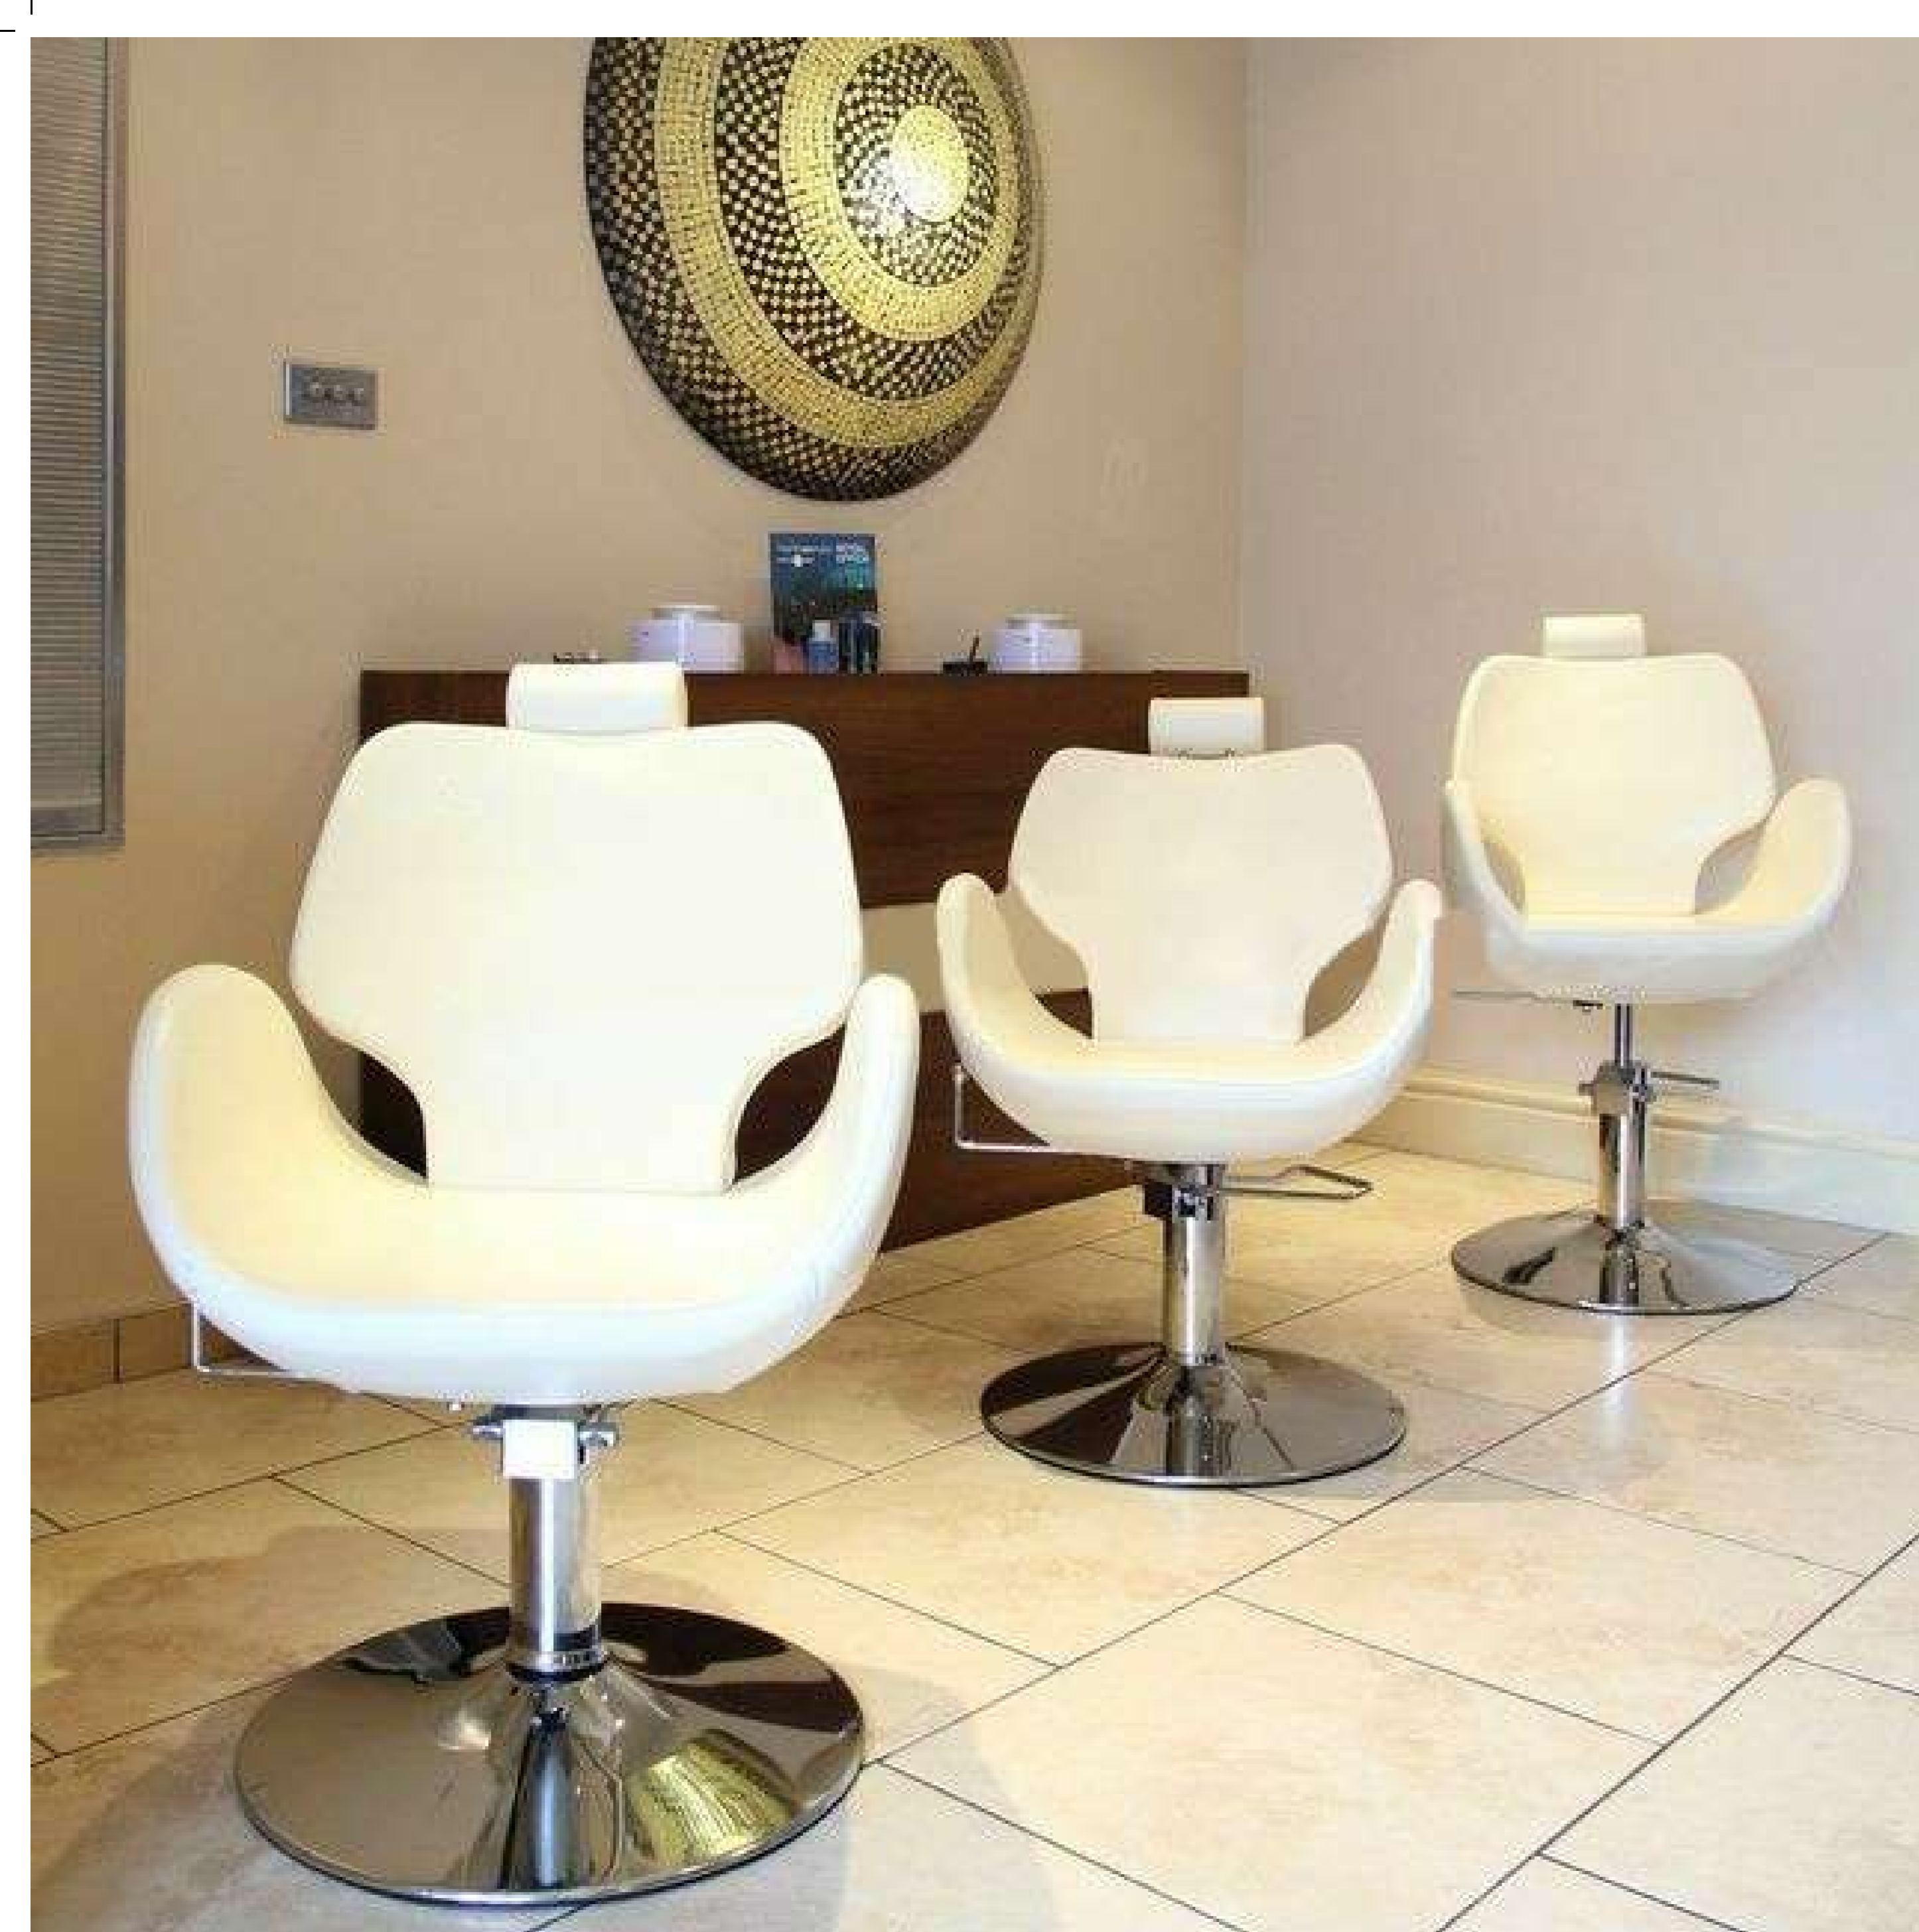

UNISEX CHAIRS

Phone- +91-9829132777

Email- info@tesca.in , web- www.tescaglobal.com