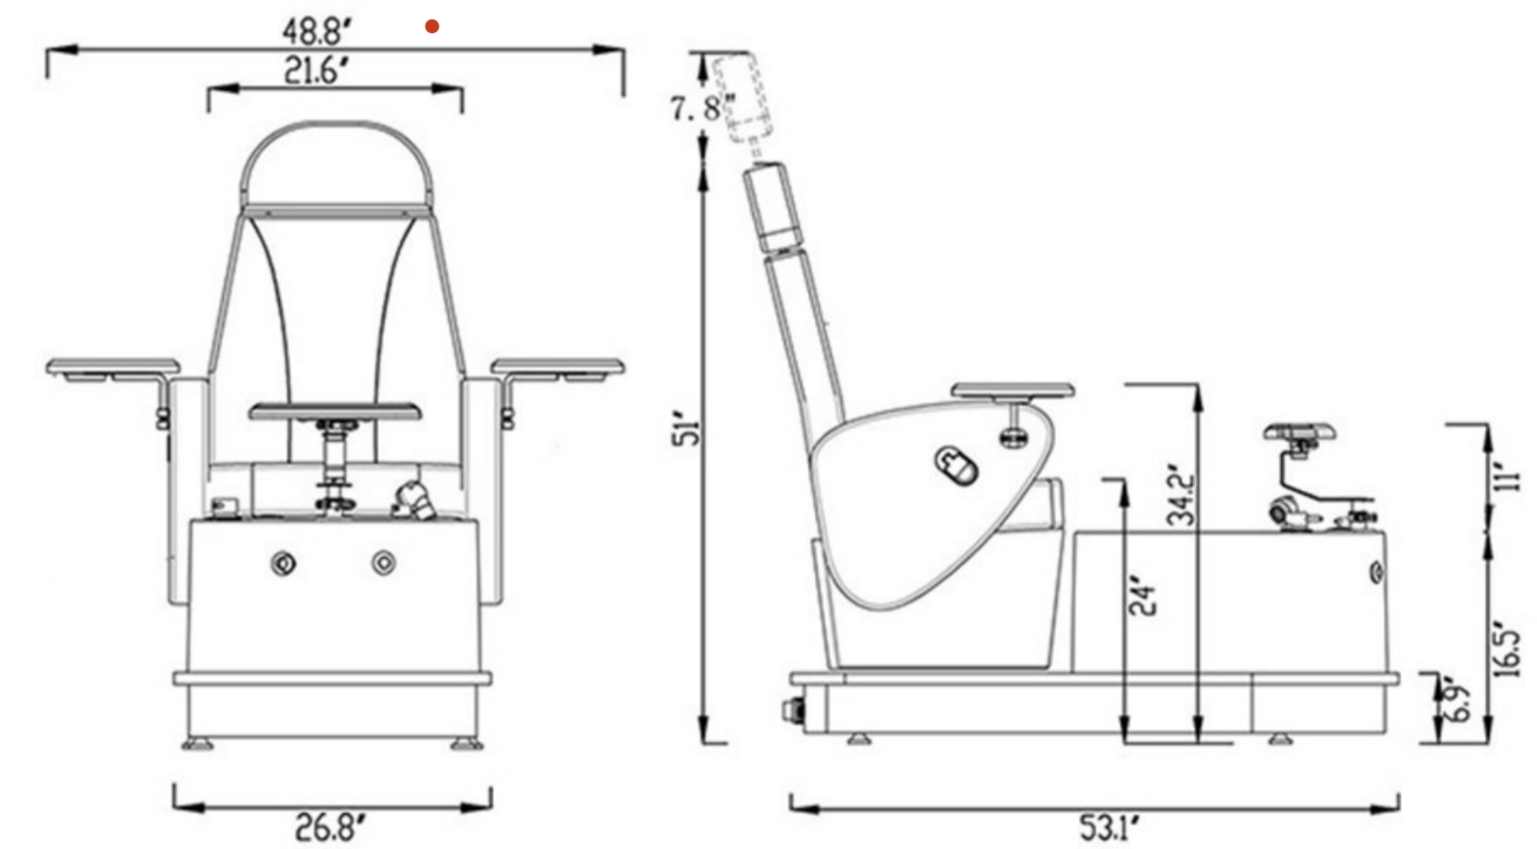

PEDICURE STATIONS

Pedicure Station- GEMINI with Adjustable forward backward manually, back reclining, back massage basic function Hot n Cold mixtue diverter with hand held shower, Soft seat with comfortable back, Preorder for any desired colour

Dimensions: L 44" x W28" x H 33" (Height Floor to Basin)