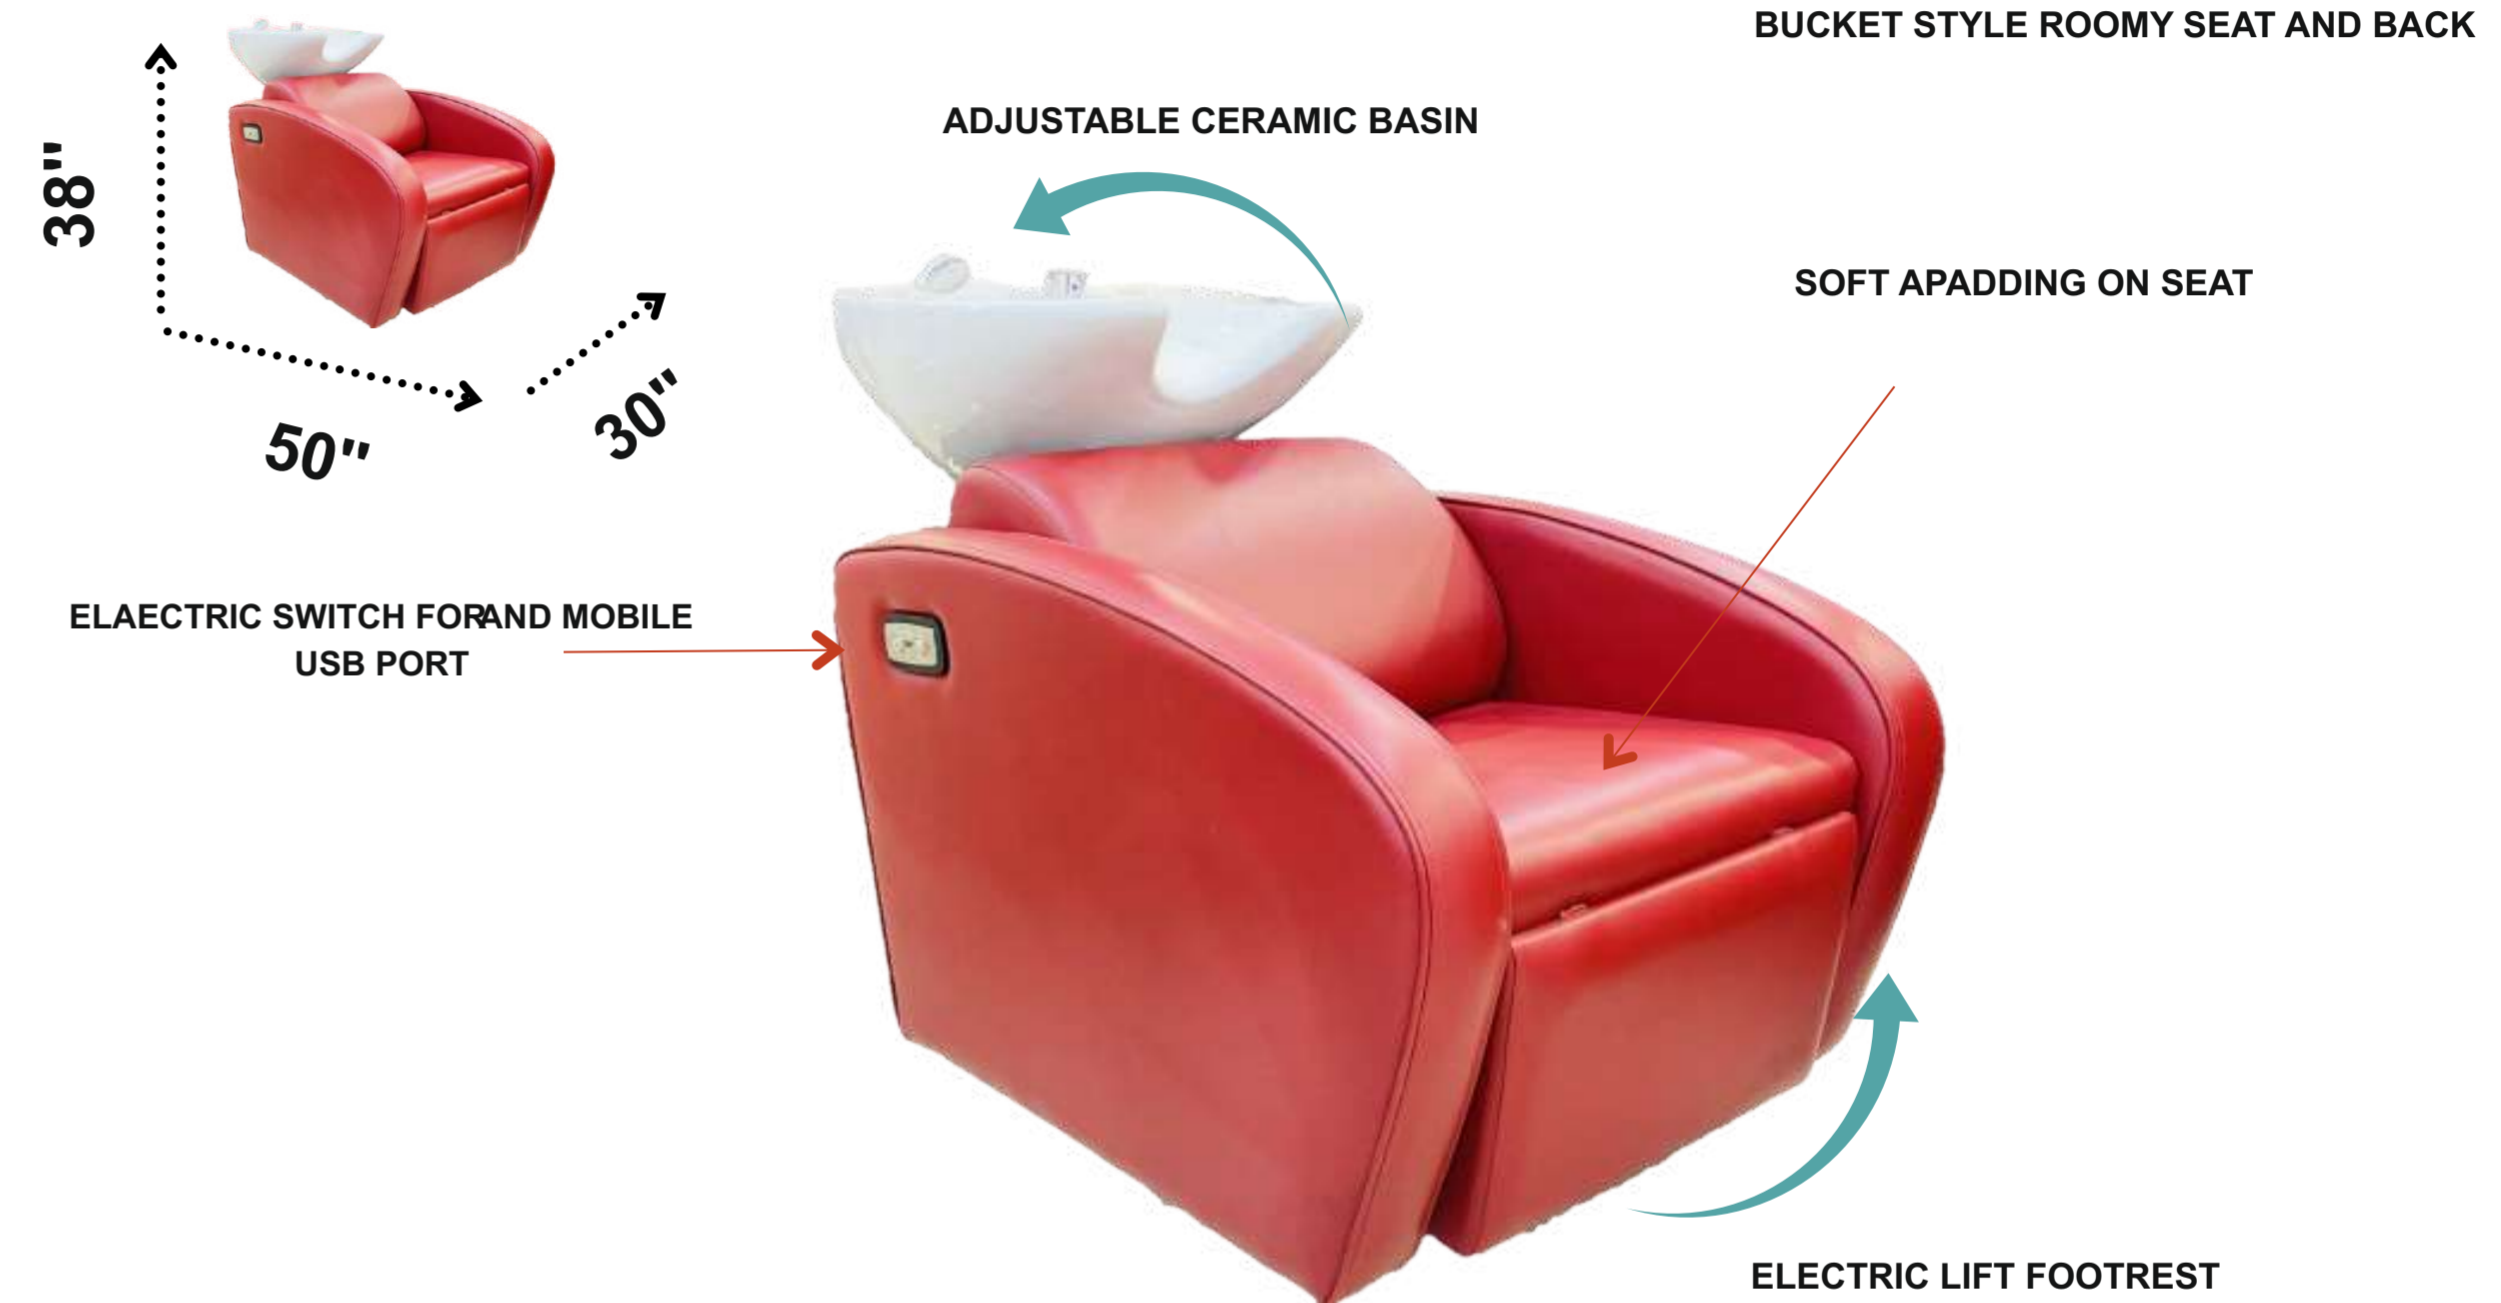

Preorder for any desired colour
Dimensions: L 29' x W29" x H 20"/36"

ELECTRIC SHAMPOO CHAIR MARGRETT

SHAMPOO CHAIRS

Most comfortable design comes with porcelain basin with Euro mixture-shower. Basin has a tilting mechanism for easy height adjustments and paired with a gel neck rest. These features prevent from access water splashing on client and operator. Strong metal base of the unit with easy-access to back side plumbing. Chair is upholstered by a durable PVC vinyl with double stitching. Synchronized back movement with footrest with push button electric switch found on the right side.

Available Colour Brown or Black. Dimensions : L54" x W 28" x H 368'

ELECTRIC SHAMPOO CHAIR ALEXA

SHAMPOO CHAIRS

Most comfortable design comes with porcelain basin with Euro mixture-shower. Basin has a tilting mechanism for easy height adjustments and paired with a gel neck rest. These features prevent from access water splashing on client and operator. Strong metal base of the unit with easy-access to back side plumbing. Chair is upholstered by a durable PVC vinyl with double stitching. Synchronized back movement with footrest with push button electric switch found on the right side. Available Colour Brown or Black

Dimensions : L54" x W 28" x H 36"

ELECTRIC SHAMPOO CHAIR LUNA

SHAMPOO CHAIRS

Most comfortable design comes with porcelain basin with Euro mixture-shower. Basin has a tilting mechanism for easy height adjustments and paired with a gel neck rest. These features prevent from access water splashing on client and operator. Strong fiber base of the unit with easy-access to back side plumbing. Chair is upholstered by a durable PVC vinyl with double stitching. Synchronized back movement with footrest with push button electric switch found on the right side. Available Colour Brown or Black. Dimensions : L50" x W 28" x H 38"