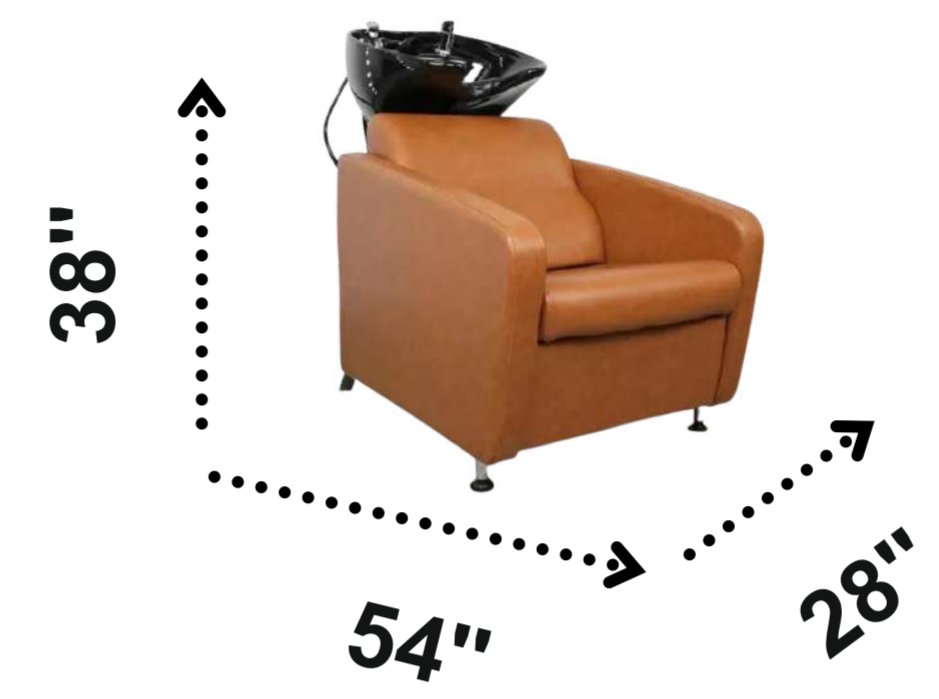

Dimensions: L 44" x W28" x H 33" (Height Floor to Basin)

CLASSIC WASH

SHAMPOO CHAIR CLASSIC WASH

SHAMPOO CHAIRS

Very Comfortable laid back design,
excellent shoulder back support, very soft seat with excellent support on back,
Comes with a fixed deep ceramic basin, Euro standards
hot n cold Mixture shower and drain is fitted, Customized colour on preorder
Dimensions : L 54" x W 26" x H39"

TRENDY

SHAMPOO CHAIRS

Multipurpose unisex Chair IDUS with Adjustable CERAMIC BASIN, Hot n Cold mixtue with hand held shower, Soft seat with comfortable back,

Preorder for any desired colour

Dimensions: L 44" x W28" x H 33" (Height Floor to Basin)

SHAMPOO CHAIR SPARK

SHAMPOO CHAIRS

Multipurpose unisex Chair VISTA with chrome footrest, Detachable pull out head rest, Swivel Hydraulic pump with lock, Soft seat with back Reclining function, Hydraulic round or square base with height adjustment.

Preorder for any desired colour

Dimensions: L 26" x W26" x H 22/27' (Height Floor to seat)

SHAMPOO CHAIR SPARK

SHAMPOO CHAIRS

Multipurpose unisex Chair VISTA with chrome footrest, Detachable pull out head rest, Swivel Hydraulic pump with lock, Soft seat with back Reclining function, Hydraulic round or square base with height adjustment.