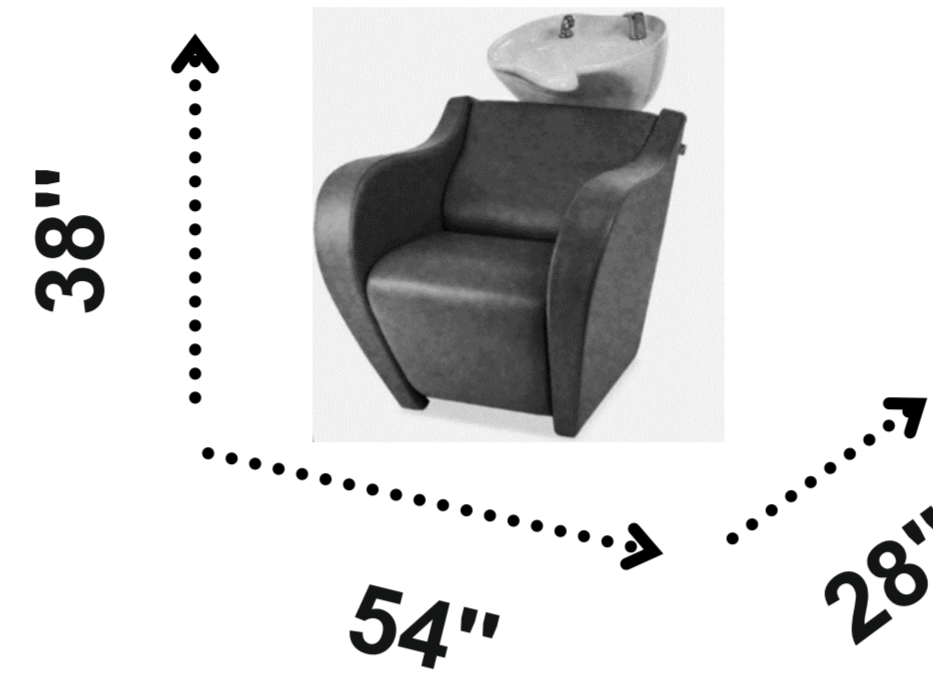

Tuskar and Croma both are economical Barber Chair with a comfortable roomy seat, sturdy construction, Detachable pull out head rest, Swivel Hydraulic pump with lock, Synchronized seat with back and calf support lift, durable Hydraulic round base with height adjustment. Great choice for quality seekers.

Preorder for any desired colour

Dimensions: L 29" x W29" x H 20/33'

ELITE

MENS GROOMING CHAIRS

Mob. - +91-9829132777

Email- info@tesca.in , web- www.tescaglobal.com

ELITE is our most premium chair in Barber Chair segment. Elite with chrome finish metal frame, Detachable pull out head rest, Swivel Hydraulic pump with lock, Synchronized seat with back and footrest lift, Hydraulic round base with height adjustment.

Preorder for any desired colour
Dimensions: L 29' x W29" x H 20"/36"

ELECTRIC SHAMPOO CHAIR MARGRETT

SHAMPOO CHAIRS

Most comfortable design comes with porcelain basin with Euro mixture-shower. Basin has a tilting mechanism for easy height adjustments and paired with a gel neck rest. These features prevent from access water splashing on client and operator. Strong metal base of the unit with easy-access to back side plumbing. Chair is upholstered by a durable PVC vinyl with double stitching. Synchronized back movement with footrest with push button electric switch found on the right side.

Available Colour Brown or Black. Dimensions : L54" x W 28" x H 368'

ELECTRIC SHAMPOO CHAIR ALEXA

SHAMPOO CHAIRS

Most comfortable design comes with porcelain basin with Euro mixture-shower. Basin has a tilting mechanism for easy height adjustments and paired with a gel neck rest. These features prevent from access water splashing on client and operator. Strong metal base of the unit with easy-access to back side plumbing. Chair is upholstered by a durable PVC vinyl with double stitching. Synchronized back movement with footrest with push button electric switch found on the right side. Available Colour Brown or Black