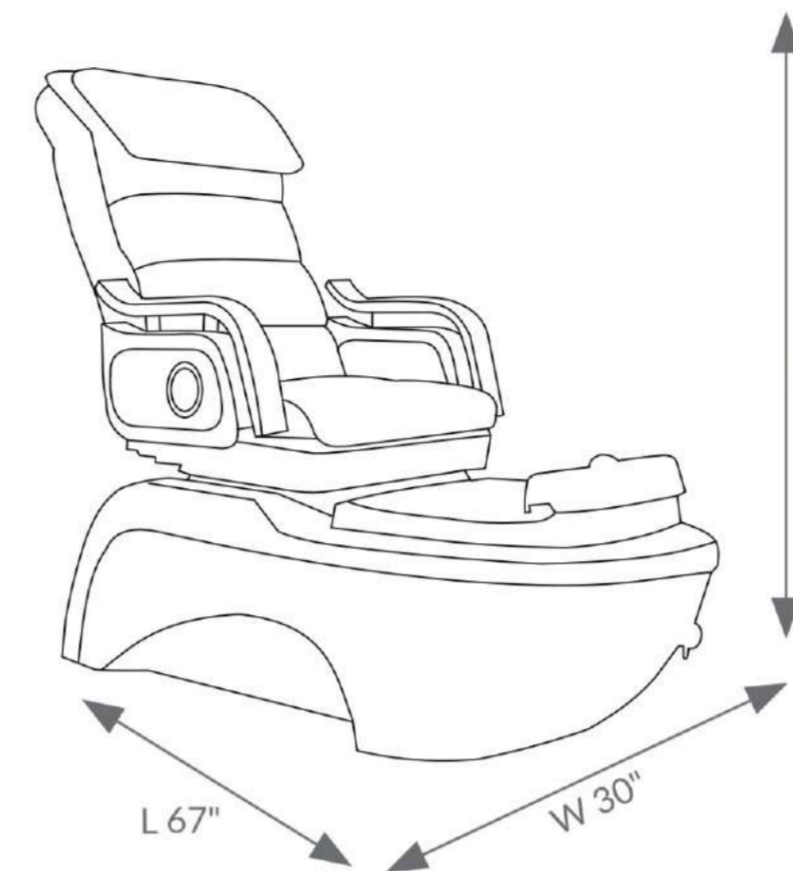

Dimension: L 67" x W 30" x H 59"

Product- Pedicure Spa Station

Model- PRETTY

- * massage feature in chair
- * Comfortable Reclining seat up to 160 degree,
- * Seat can slide forward and backwards
- * Wooden handles swings back for easy access to seat,
- * Infra red and multy-cromo lights under water
- * Powerful Excellent and silent Jacuzzi,
- * High density crystal shine base available in white color,
- * Colorful lights fitted under water, Sliding handles.