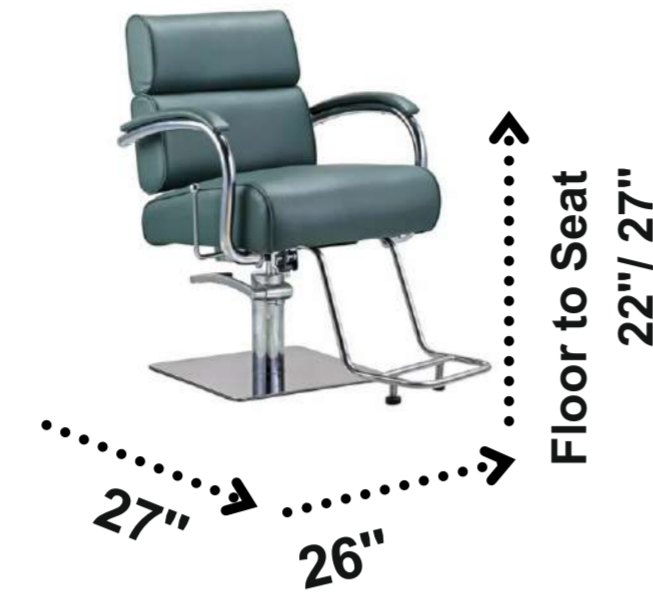

NORA

SPARK

UNISEX CHAIRS

Mob. - +91-9829132777

Email- info@tesca.in , web- www.tescaglobal.com

Multipurpose unisex Chair NORA with chrome footrest, Detachable pull out head rest, Swivel Hydraulic pump with lock, Soft seat with synchronized back Reclining function with handles, Hydraulic round or square base with height adjustment.

Preorder for any desired colour

Dimensions: L 26" x W26" x H 22/27' (Height Floor to seat)