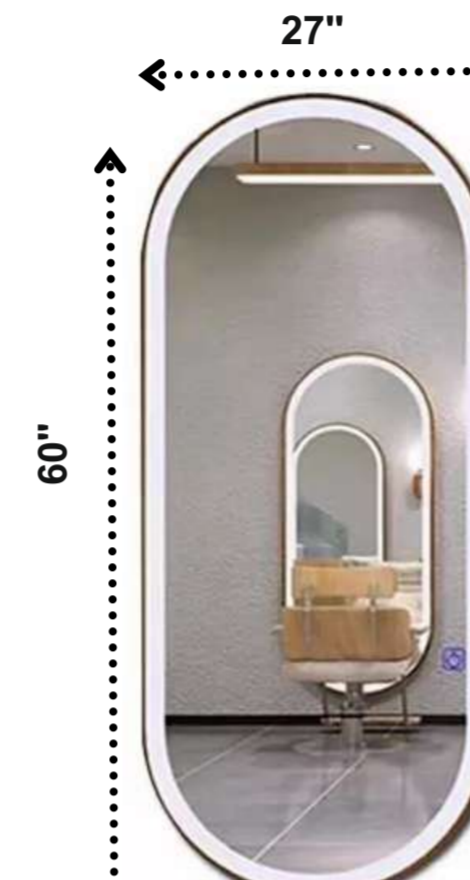

WORKING STOOLS 004

SS FOOTREST BIG

SS FOOTREST DELUXE

AVAILABLE IN SILVER AND GOLD COLOUR

SALON MIRRORS

OVAL MIRROR WALL MOUNTING

LED MIRROR WITH ONE TOUCH FOR ON AND OFF AND LONG PRESS FOR DIMMER

OVAL