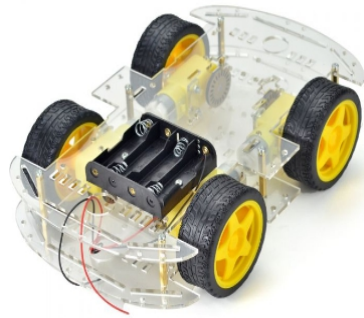

**Order Code - 2223841.13**  
**Item Name - Wheeled Robot - 4 Wheel**

**Specifications:-**

- Operating Voltage: 3-6v Dc
- Length: About 25.3cm
- Width: About 14.8cm
- Tyre Diameter: 6.5cm