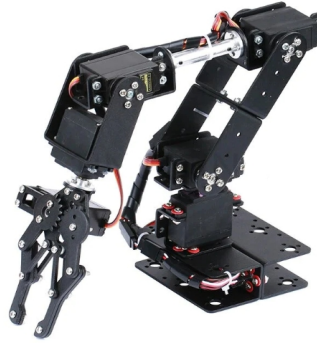

**Order Code - 2223841.15**

**Item Name - 4 Axis -Industrial type Mini Robotic ARM**

**Specifications:-**

- 18 Dof Metal Humanoid Robot.
- Professional Small Humanoid Robot Consist Of Full Aluminium Parts, Smooth Surface With Smooth Edges Not Hurting Hands, The Metal Is Unbleached, Beautiful And Durable.
- The High Torque Standard Servo Motor With Dual Ball Bearing And Metal Gears. Provides 14kg/Cm At 4.8v And 16kg/Cm At 6v. Replacement For Hs-645mg.